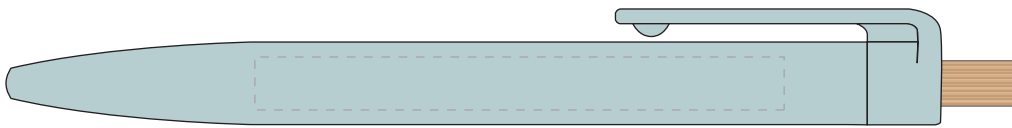

Your Ref:	Quantity:	Product Code: TPC000212
Our Ref:	Version: 1	Product Colour: MINT

**PRINTING CONCERNS:**

Please note that this product has Sustainability Markings that are not visible from this perspective

We stock this item in the following colours

**PANTONE REFERENCE(S)**

 Full Colour Printing

ARTWORK SCALE 100%

ARTWORK SCALE 100%  
Max print area: 70mm x 7mm

Product Image for visualisation  
- colours may vary

The dashed line is to demonstrate print area and will not appear on your printed item

**PLEASE NOTE:**

- All colours including print and product are for visual purposes only and should not be regarded as the actual colour of the product and print.
- Some products may vary from batch to batch and may differ from previous orders.
- The colour and texture of a product can also have an effect on the final print colour.
- By approving this order we accept that you understand these terms.